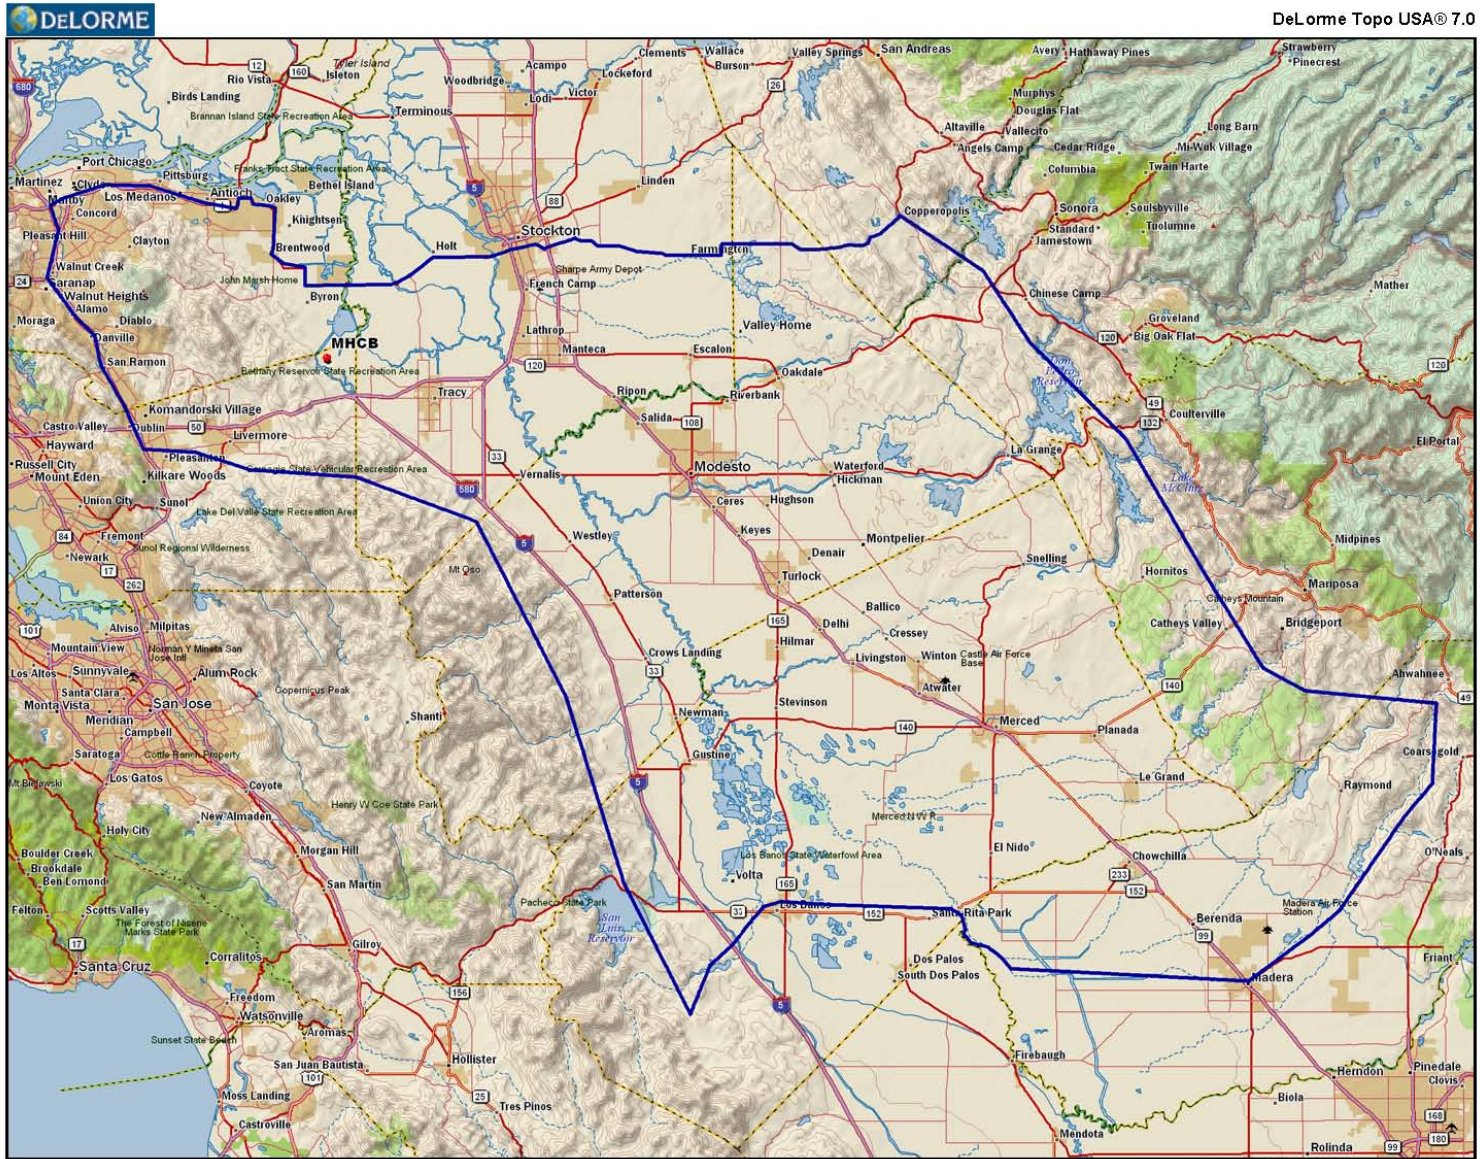

# California Tiger Salamander Service Area Map

## Mountain House Conservation Bank

Data use subject to license.  
 © DeLorme, DeLorme Topo USA® 7.0.  
 www.delorme.com