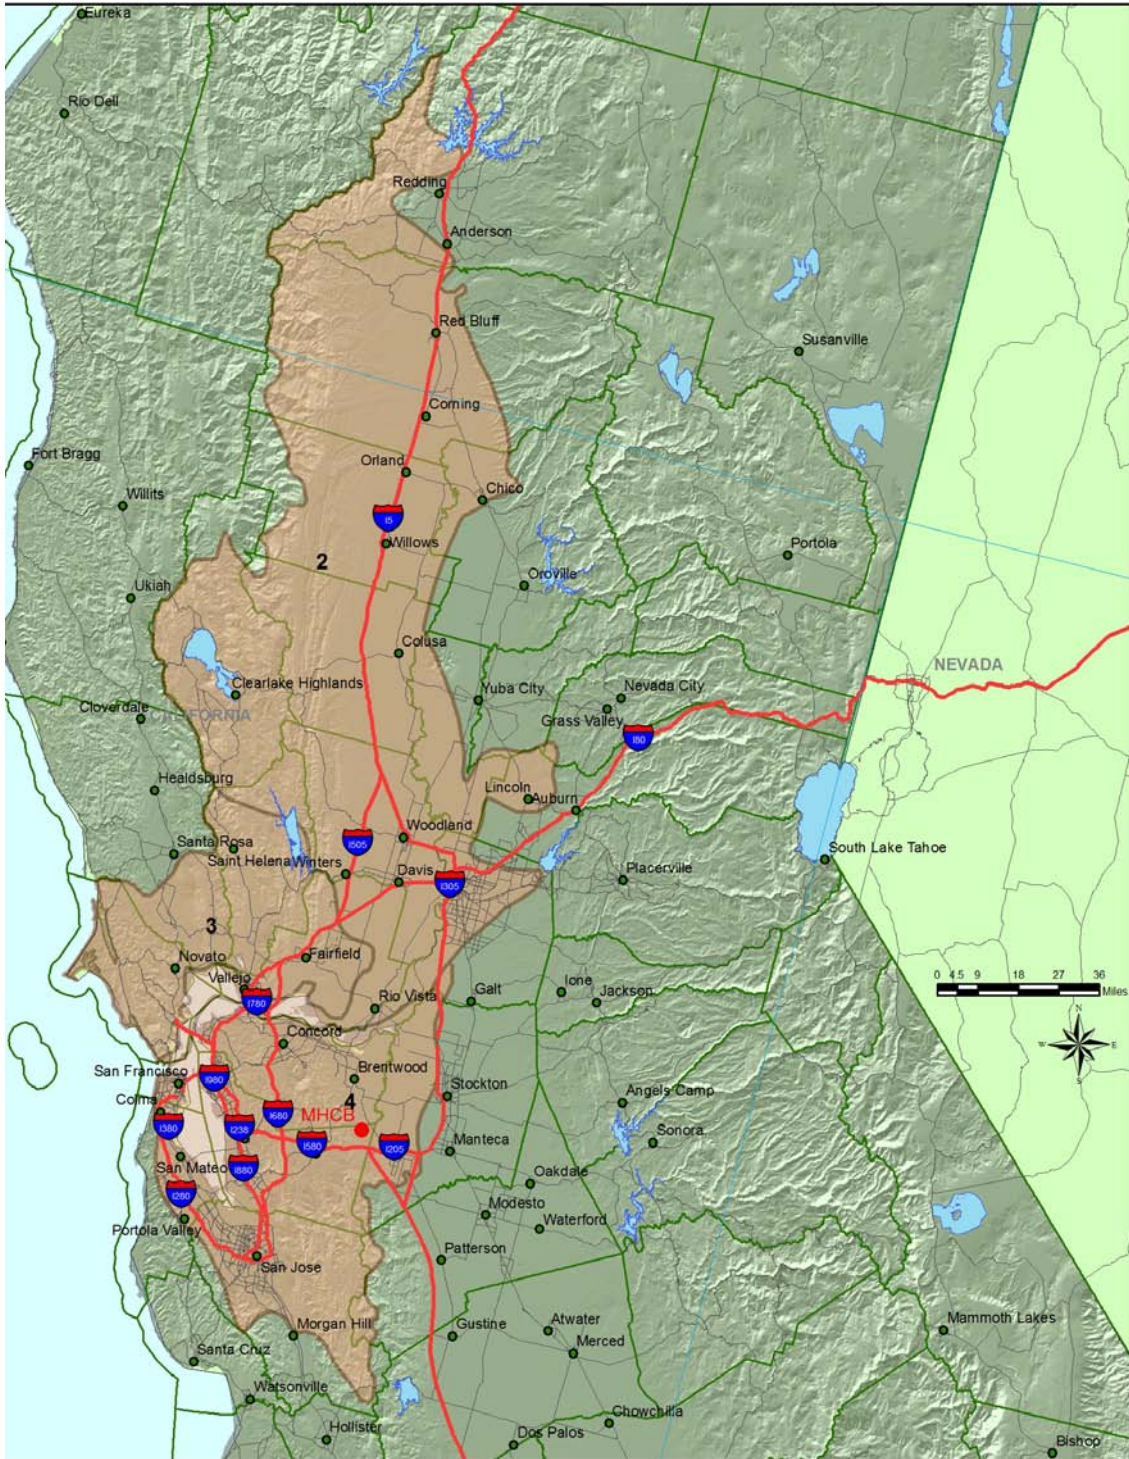

California Red-legged Frog Service Area Map

Mountain House Conservation Bank

Revised 12-07-10