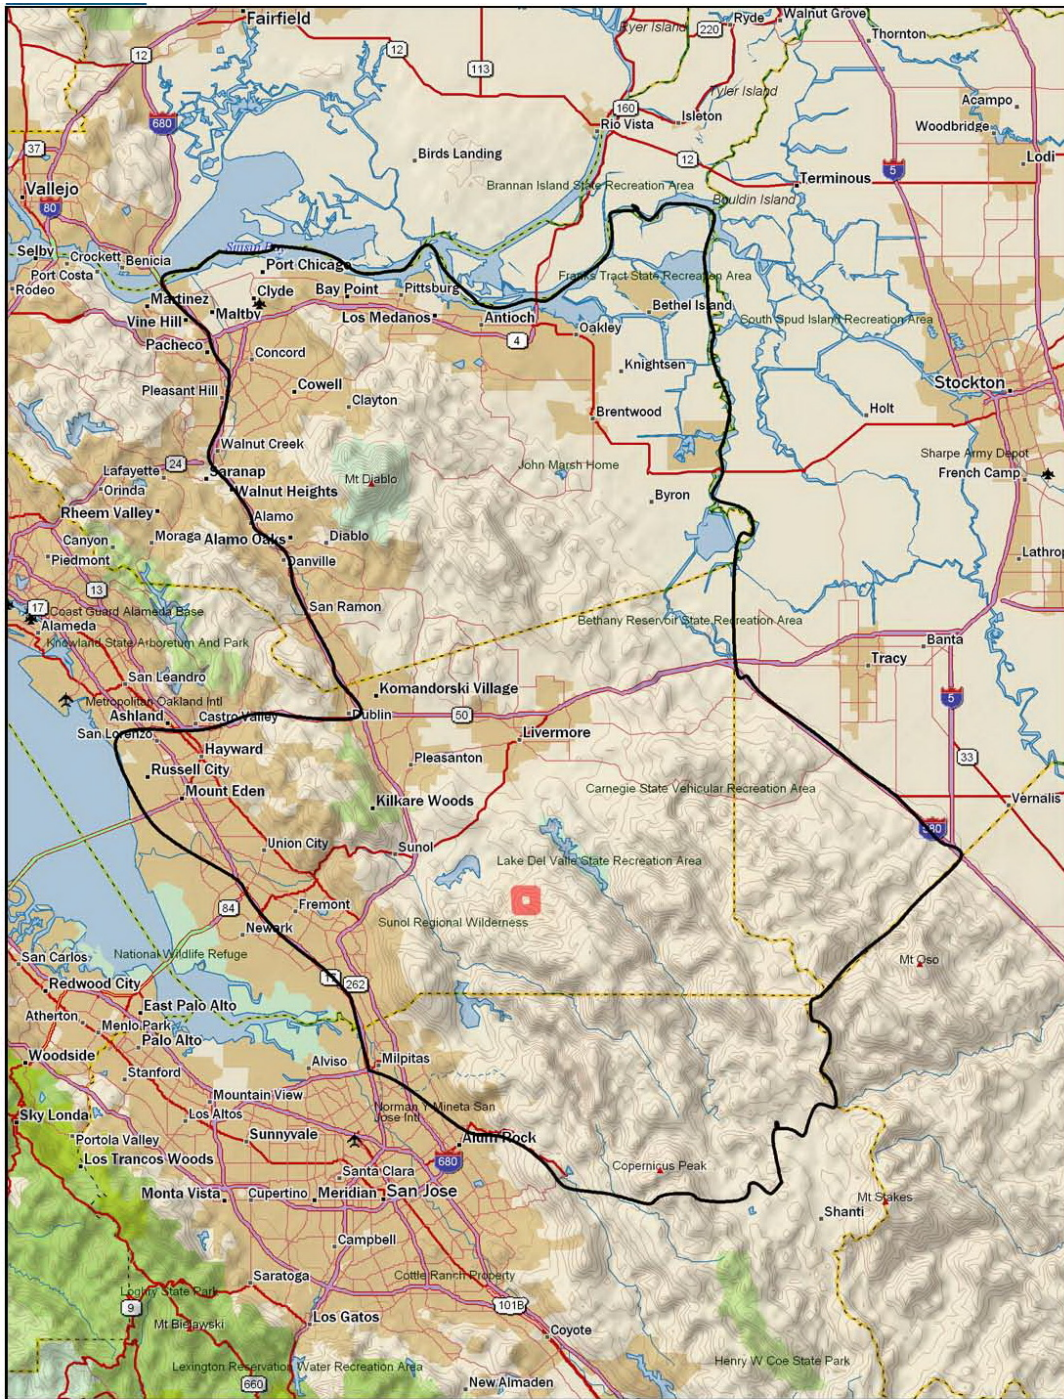

Alameda Whipsnake State CDFW Service Area Ohlone West Conservation Bank

Data use subject to license.
 © DeLorme, DeLorme Topo USA® 7.0.
 www.delorme.com

TN
 MN (13.7°E)

Scale 1" = 7.89 mi
 Data Zoom 8-6

Exhibit B-1: OWCB AWS state CDFW Service Area Revised 10-17-14